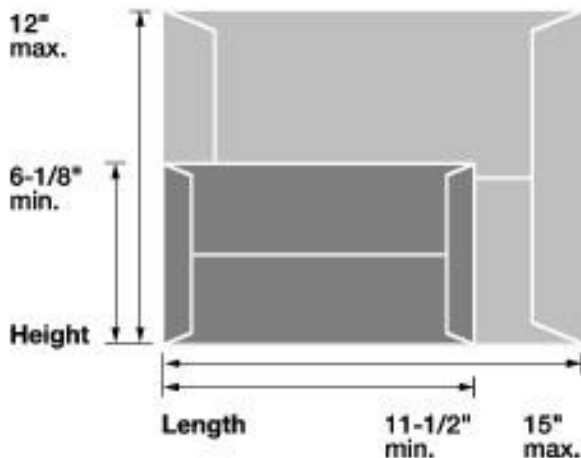

Card Dimensions

	Minimum	Maximum
Length	5 inches	6 inches
Height	3- 1/2 inches	4- 1/4 inches
Thickness	0.007 inch	0.016 inch

Letter Dimensions

	Minimum	Maximum
Length	5 inches	11-1/2 inches
Height	3- 1/2 inches	6- 1/8 inches
Thickness	0.007 inch	1/4 inch

Flat Dimensions

	Minimum*	Maximum
Length	11-1/2 inches	15 inches
Height	6-1/8 inches	12 inches
Thickness	1/4 inch	3/4 inch

* Flats exceed at least one of these dimensions

Source: <http://pe.usps.gov>