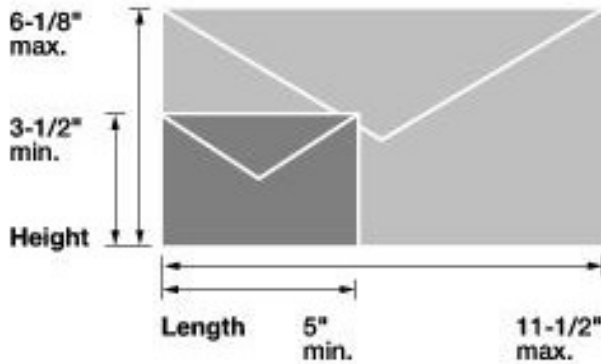

Card Dimensions

	Minimum	Maximum
Length	5 inches	6 inches
Height	3- 1/2 inches	4- 1/4 inches
Thickness	0.007 inch	0.016 inch

Letter Dimensions

	Minimum	Maximum
Length	5 inches	11-1/2 inches
Height	3- 1/2 inches	6- 1/8 inches
Thickness	0.007 inch	1/4 inch

Flat Dimensions

	Minimum*	Maximum
Length	11-1/2 inches	15 inches
Height	6-1/8 inches	12 inches
Thickness	1/4 inch	3/4 inch

* Flats exceed at least one of these dimensions

Source: <http://pe.usps.gov>