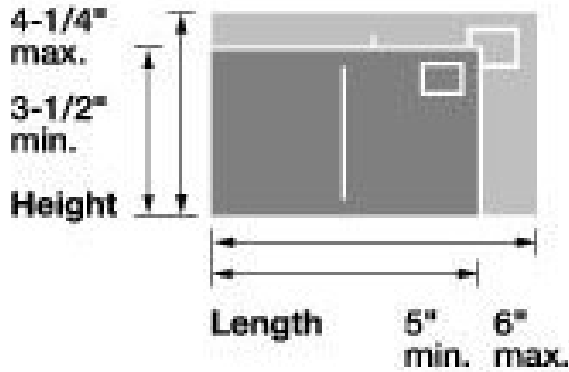

Card Dimensions

	Minimum	Maximum
Length	5 inches	6 inches
Height	3- 1/2 inches	4- 1/4 inches
Thickness	0.007 inch	0.016 inch

Letter Dimensions

	Minimum	Maximum
Length	5 inches	11-1/2 inches
Height	3- 1/2 inches	6- 1/8 inches
Thickness	0.007 inch	1/4 inch

Flat Dimensions

	Minimum*	Maximum
Length	11-1/2 inches	15 inches
Height	6-1/8 inches	12 inches
Thickness	1/4 inch	3/4 inch

* Flats exceed at least one of these dimensions

Source: <http://pe.usps.gov>